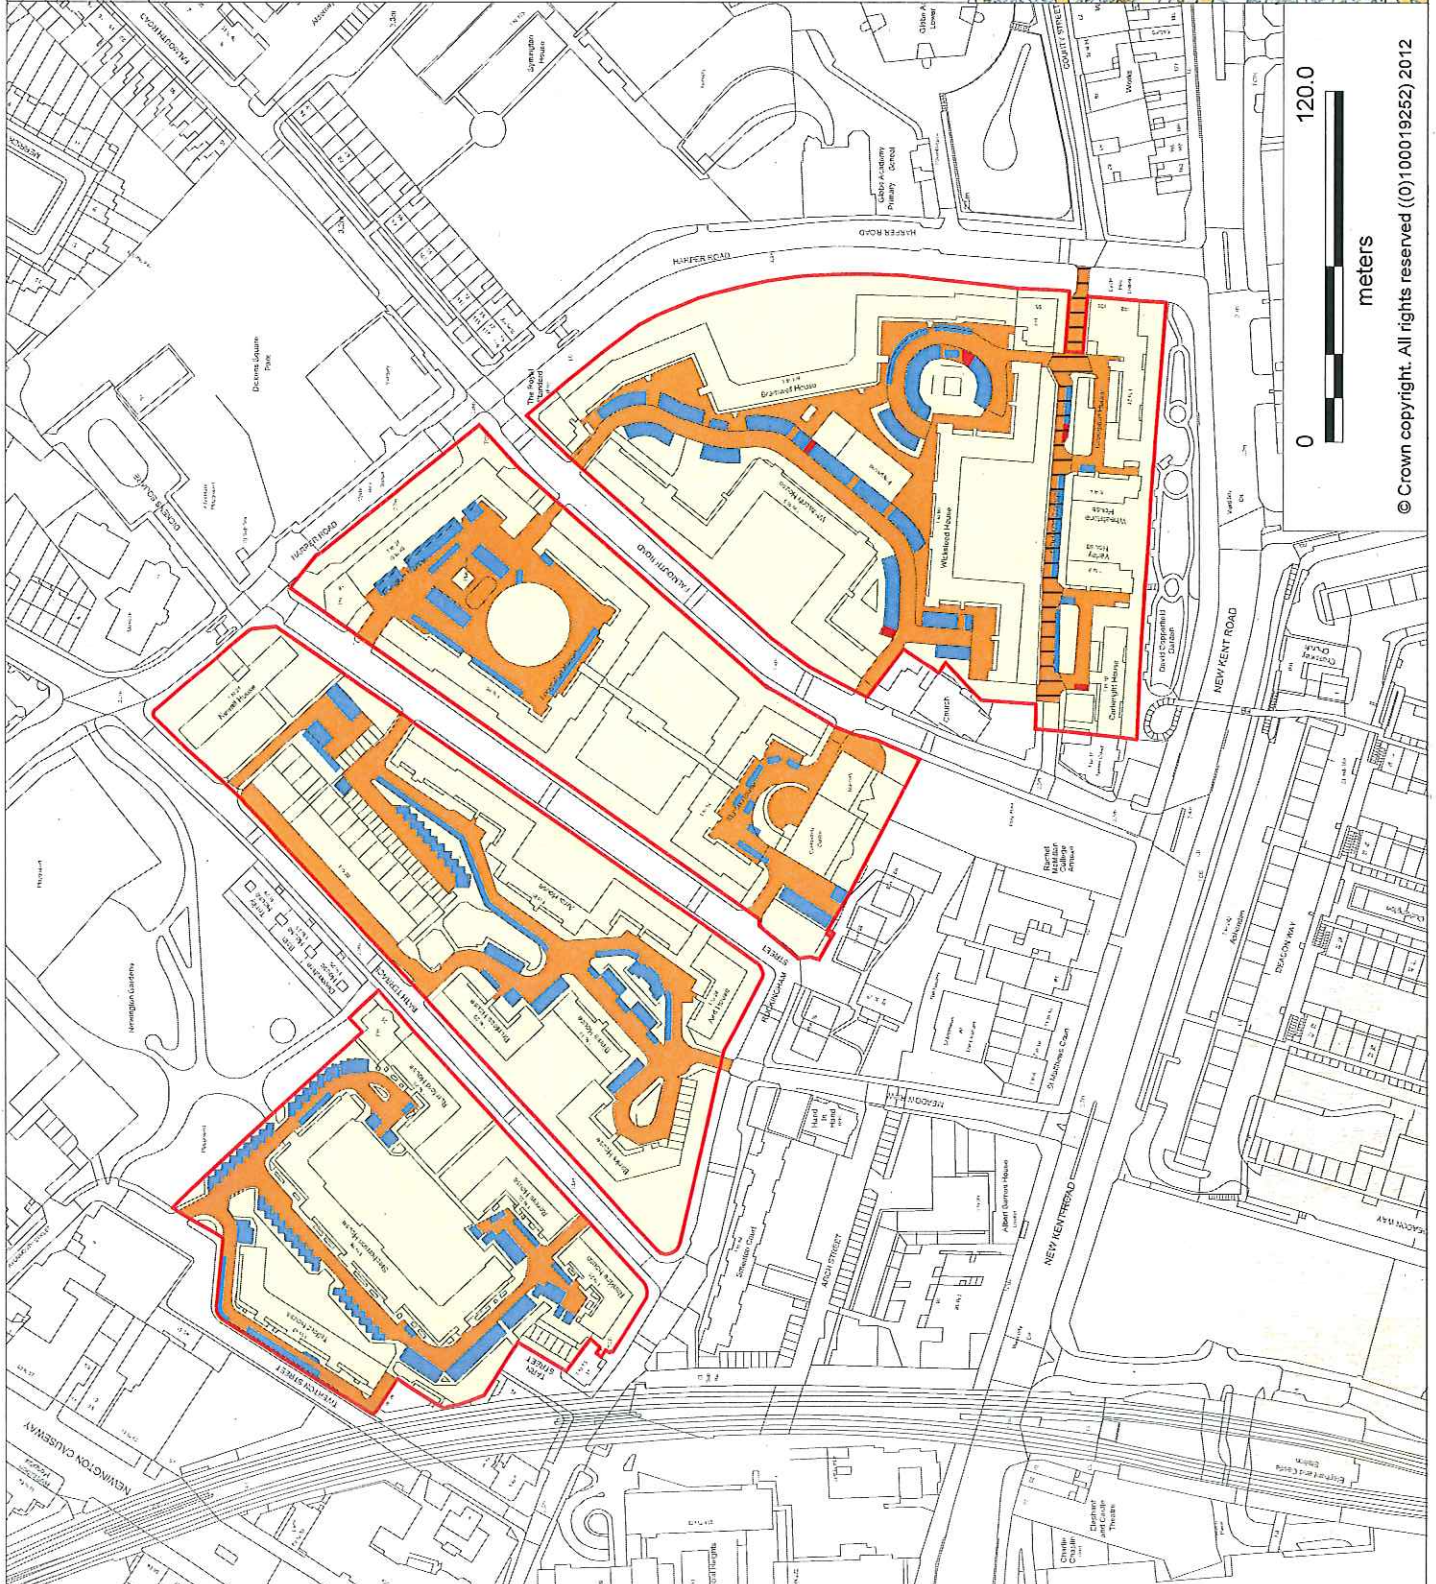

Schedule: 2

Item: 74

ROCKHAM GATE

LEGEND

Housing estate boundary

Permit scheme in operation

Yes

No

Parking places / bays
(Regions filled with cross hatch are on-road)

Permit parking

General parking

Disabled parking

Motorcycle parking

Time limited (visitor) parking

Ambulance parking

Restricted area / at any time waiting restriction
(Regions filled with cross hatch are on-road)

No waiting at any time

meters

© Crown copyright. All rights reserved ((0)100019252) 2012